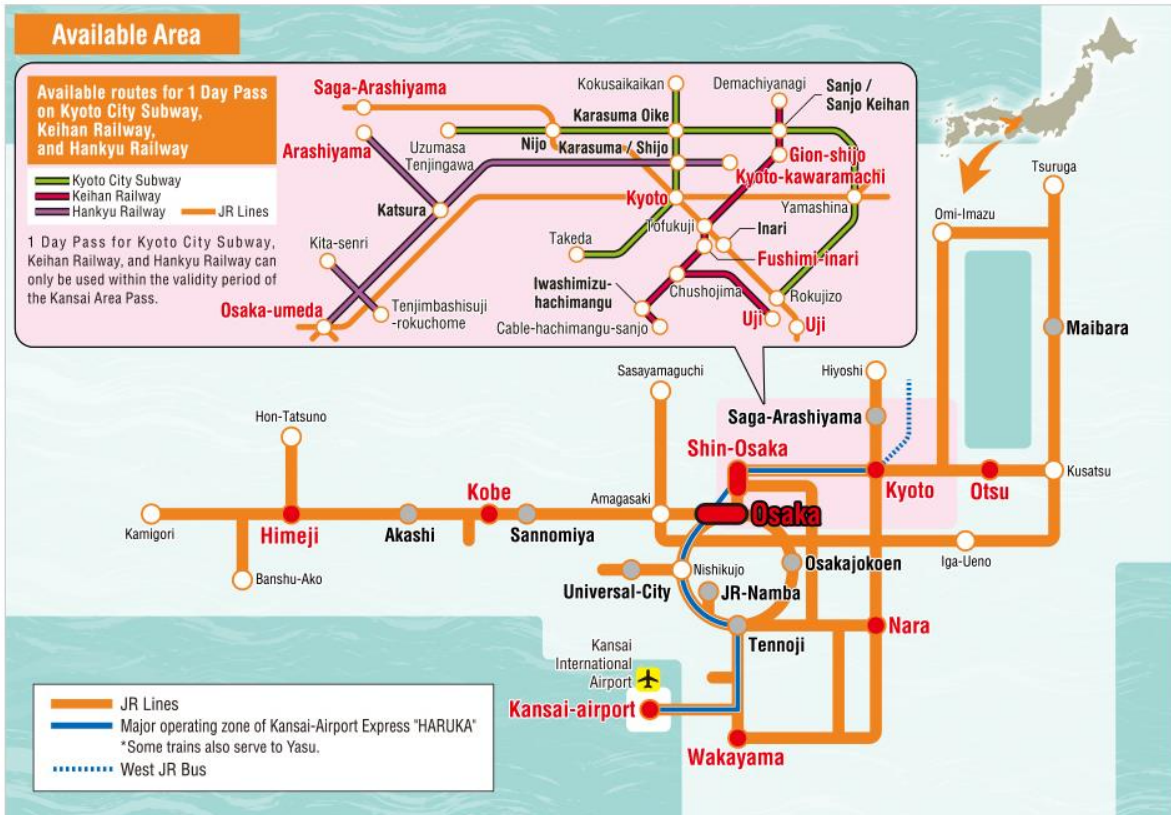

## Kansai Area Pass

- Kansai Area Pass is valid for unlimited travel in the valid area on the map.
- Valid trains are below;
  - Reserved seats on Kansai-airport Express HARUKA
  - Special Rapid Services, Rapid Services, and Local trains on JR-WEST Conventional lines
- The pass is only valid on WEST JAPAN JR BUS route buses within the valid area. The pass cannot be used on expressway buses.
- A rail pass is valid for consecutive days.
- The validity of a rail pass starts from 12 a.m.

\* These trains below cannot be used

- Both Reserved and Non-reserved seats on Express Trains excluding Kansai-airport Express HARUKA
- The Special Rapid "A Seat" paid seating Service
- Bullet Train "SHINKANSEN"